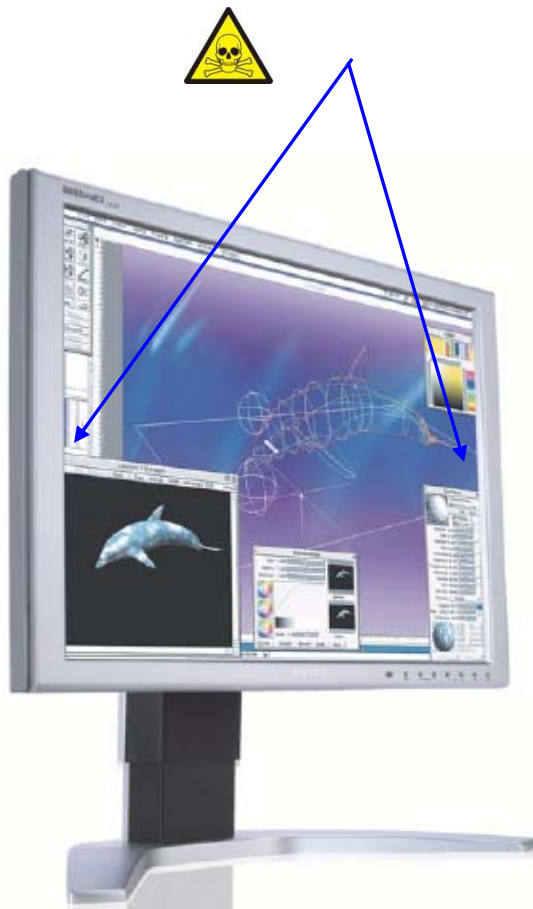

<b>Product name</b>	<b>OCD4 (OPERATOR CONSOLE MONITOR190P7)</b>
Identification code(s)	4522 132 3316x which is part of OCD-set (incl.cables) 4522 132 34591
Total weight [kg]	5.67 kg
<b>Manufacturer</b>	<b>Philips CE ; Philips Nederland -PC Peripherals</b>
Address	Vredeoord 105; Postbus 90050
Zip code	5621 CX Eindhoven
Country	The Netherlands
Electronic info	Computer_OperatorsConsoleDisplay_452213234590_579_v03.doc

## Recycling information

<b>Special Attention</b>	<b>Items</b>	<b>Location</b>
	Printed Circuit Boards	Figure 1

<b>Batteries</b>	<b>Items, type</b>	<b>Location</b>
	NO	Figure ..

<b>Hazardous substances</b>	<b>Items</b>	<b>Location</b>
		Figure 1
	Mercury contained in backlight which are exempted from RoHS directive.	Figure 2

**Figure 2:**

Mercury contained in  
backlight hidden behind  
lcd screen