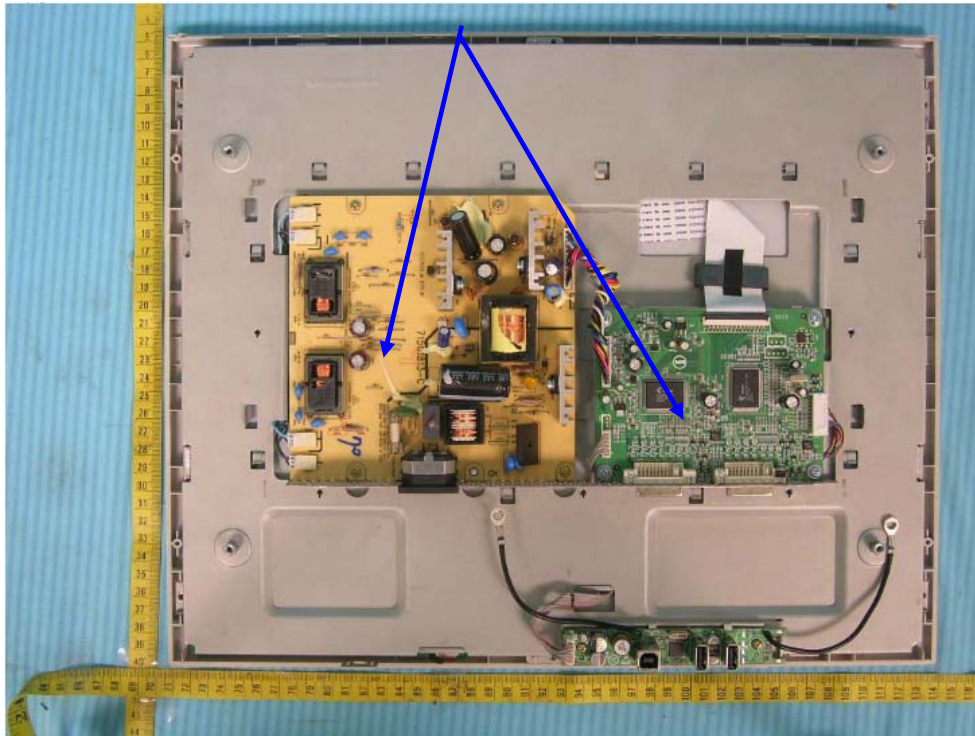

Figure 1:

Name: Recycling Passport <Component name>		12NC: 4522 132 34590		Version: 03 Doc.Date: 2007-07-31	
Author: Johnson Lu		Pag.: 2 of 3	Group No: 5790	Section: -	Status: Authorized